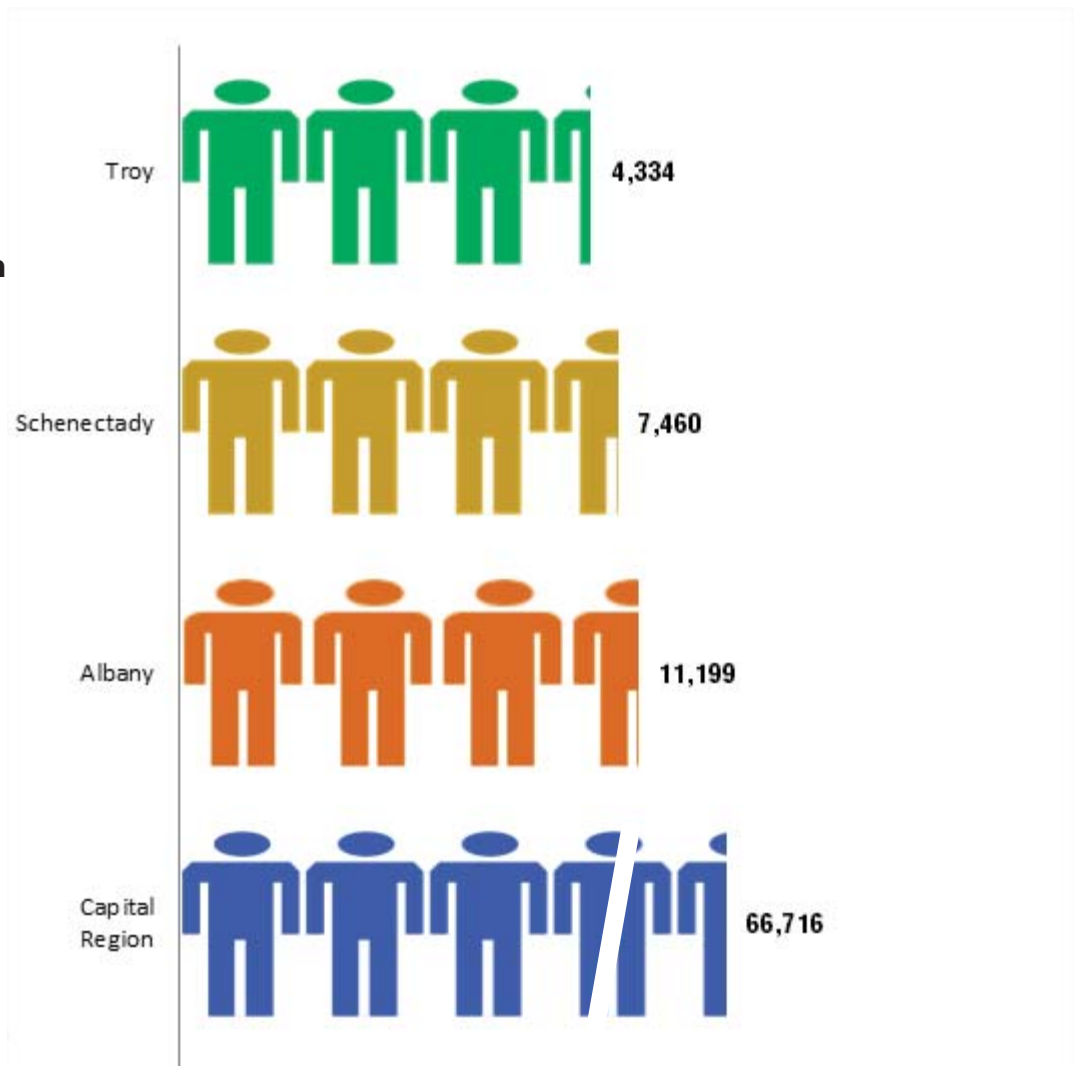

New Americans in NYS / Capital Region

New York State continues to be a gateway for immigrants and we are proud of it. Today, 4.3 million of New Americans reside and prosper in our communities across New York State. This infographic outlines contributions New Americans make to our communities and their successes as they participate in the State's civic and economic life.

Top Capital Region Cities with New American Population

U.S. Census Bureau, 2008-2012
American Community Survey

	2012	2010	2000
Troy	4,334	4,353	2,872
Schenectady	7,460	8,025	4,043
Albany	11,199	11,344	8,222
Capital Region	66,716	66,383	47,473

Top Foreign Languages Spoken in the Capital Region

U.S. Census Bureau, 2008-2012 American Community Survey

Spanish or Spanish Creole:
27,456

Top Countries of Origin of Capital Region Foreign Born

U.S. Census Bureau, 2008-2012 American Community Survey

Occupations of Capital Region New Americans

U.S. Census Bureau, 2008-2012 American Community Survey

Note: Albany, Schenectady, Saratoga and Rensselaer Counties, only. Data not available for other counties in the REDC in the REDC.