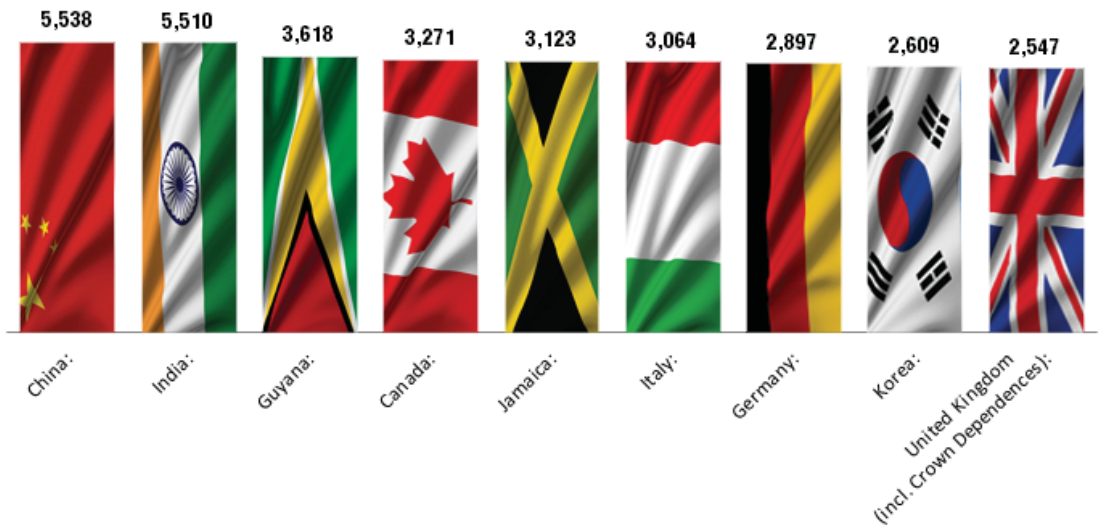

Top Capital Region Cities with New American Population

U.S. Census Bureau, 2008-2012
American Community Survey

	2012	2010	2000
Troy	4,334	4,353	2,872
Schenectady	7,460	8,025	4,043
Albany	11,199	11,344	8,222
Capital Region	66,716	66,383	47,473

Top Foreign Languages Spoken in the Capital Region

U.S. Census Bureau, 2008-2012 American Community Survey

Spanish or Spanish Creole:
27,456

Top Countries of Origin of Capital Region Foreign Born

U.S. Census Bureau, 2008-2012 American Community Survey

Occupations of Capital Region New Americans

U.S. Census Bureau, 2008-2012 American Community Survey

Note: Albany, Schenectady, Saratoga and Rensselaer Counties, only. Data not available for other counties in the REDC in the REDC.