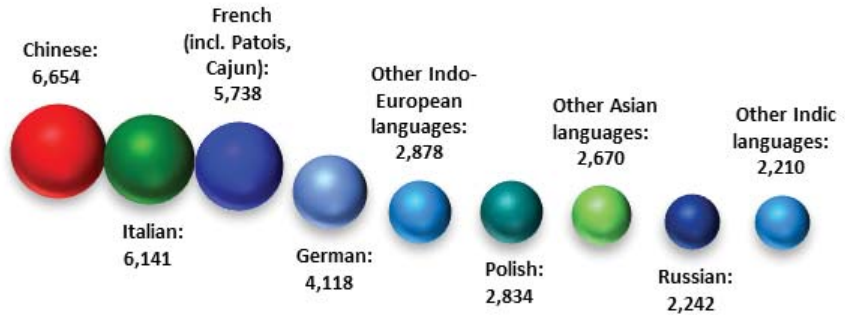

Top Foreign Languages Spoken in the Capital Region

U.S. Census Bureau, 2008-2012 American Community Survey

Spanish or Spanish Creole:
27,456